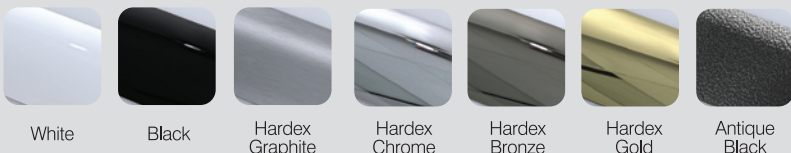

We are proud to fit premium quality window and door hardware...

The Definitive
collection

New for 2013
Hardex Graphite

- Perfectly matching products, not just in colour, but in form as well.
- Only Fab&Fix products are available in a range of Hardex Electro finishes - amongst the most resilient and attractive in the world today.
- 10 year mechanical warranty on all hardware.
- Accredited by all of the leading security associations.

TEST	INDUSTRY NORM	HARDEX ELECTRO
Corrosion Resistance	240 hours	1,000 hours
UV Light Resistance	120 hours	500 hours
Abrasion Resistance	5 litres of sand	18 litres of sand
Smear Resistance	100 double rubs	1,000 double rubs
Pencil Hardness	2N - 3N	4N - 5N

Left hand or right hand offset window handle

letterplates...

Luxury full metal letterplate with 180° opening anti-snap flap

When refurbishing your home small details make all the difference. As a major upgrade new windows and doors need to be built to last. Our hardware products are available in Hardex Electro finishes, making them extremely resilient, attractive and built to last.

door handles...

White

Black

Hardex Gold

Hardex Chrome

Hardex Graphite

Hardex Bronze

Antique Black