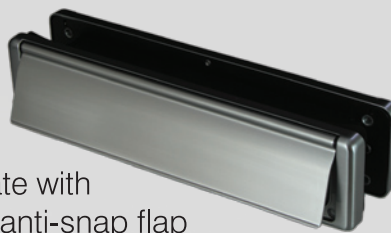

The Definitive
collection

Hardware may be the last thing fitted, but it's where the eye falls, the part we most frequently touch and operate, and the aspect by which we judge overall quality.

window handles...

Left hand or right hand offset window handle

letterplates...

Luxury full metal letterplate with 180° opening anti-snap flap

When refurbishing your home small details make all the difference. As a major upgrade new windows and doors need to be built to last. Our hardware products are available in Hardex Electro finishes, making them extremely resilient, attractive and built to last.